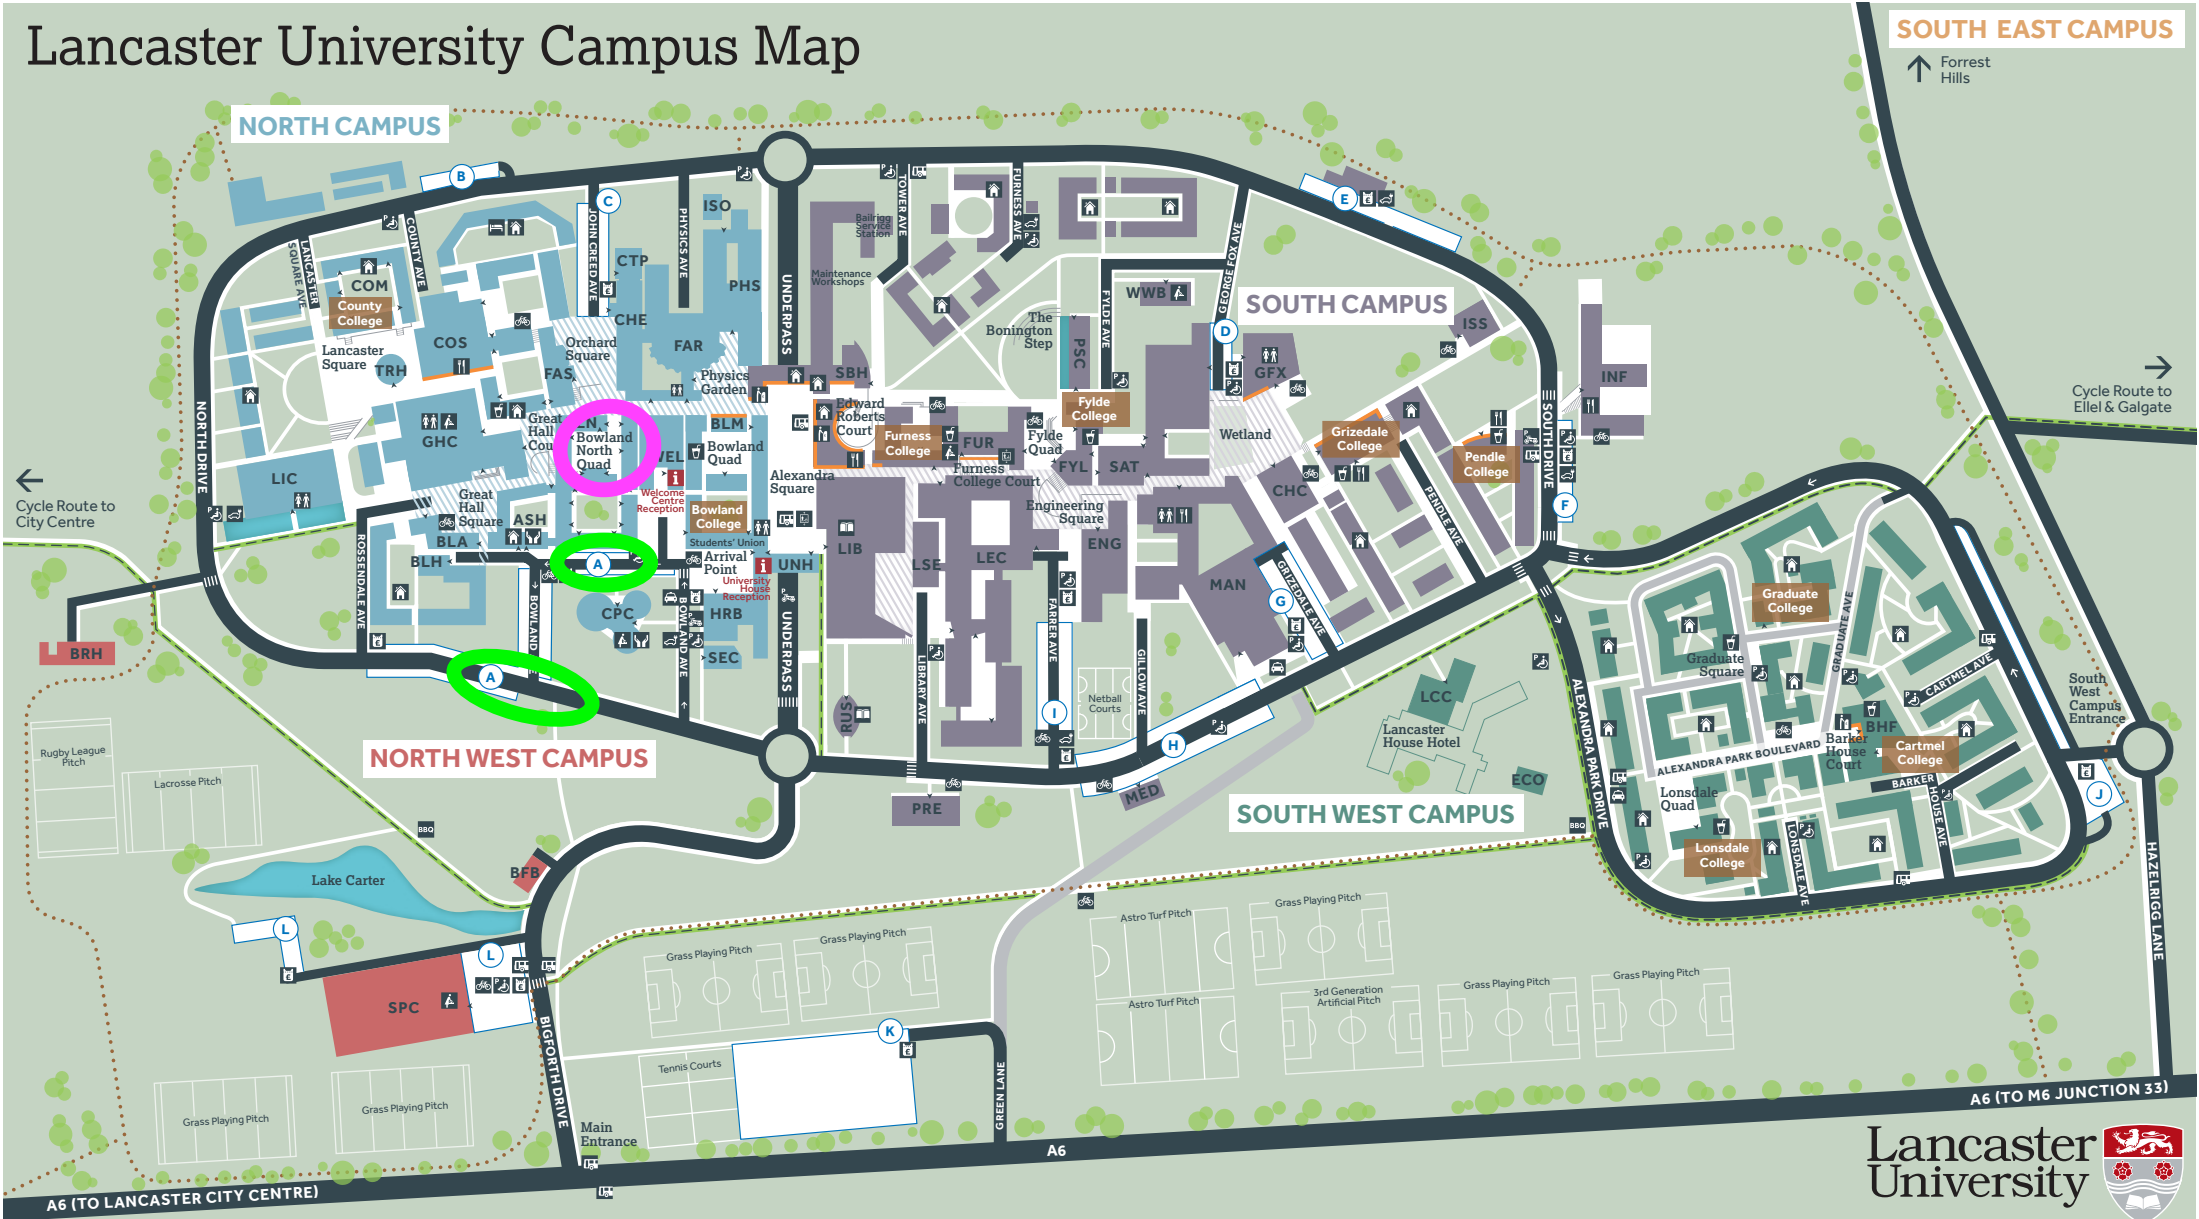

Lancaster University Campus Map

ALEXANDRA SQUARE	
NORTH CAMPUS	
ASH	Ash House - Islamic Prayer Room
BLA	Bowland Annexe Bowland College
BLH	Bowland Hall - Accommodation Services - Commercial Services - Conference & Events - Guest Room Reception - Hospitality
BLM	Bowland Main - Bowland Lecture Theatre (Cinema) - History - Learning Zone - Pharmacy - Research & Enterprise Services
BLN	Bowland North - School of Languages & Cultures - Elizabeth Livingston Lecture Theatre - Marcus Merriman Lecture Theatre - Law School - Sociology
CPC	Chaplaincy
CHE	Chemistry Building - Chemistry - Natural Sciences
COM	County Main - Design, Photography & Print - English Literature & Creative Writing - UPP Residential Services
COS	County South - County South Lecture Theatre - Educational Research - Linguistics & English Language - Politics, Philosophy & Religion - Private Dining Room (PDR) - Marketplace
CTP	cTAP Building
FAR	Faraday Complex - Cavendish Lecture Theatre

	Restaurant
	Shops/ Refreshments
	Student Residence
	Taxi Rank
	Visitor Parking
WALKS & ROUTES	
	Cycle Route
	North Spine - Accessible Route
	South Spine - Accessible Route
	Woodland Walk
CAMPUS ZONES	
	North Campus
	North West Campus
	South Campus
	South West Campus
	South East Campus

PLEASE NOTE
We are continuously investing in the campus which can affect access routes, please refer to the website for the most up to date version of the campus map www.lancaster.ac.uk/campus-map

iLancaster
Get our iLancaster app to help and enhance your visit to the University. Available to download for Apple and Android devices or to access on the web. Go to m.lancaster.ac.uk